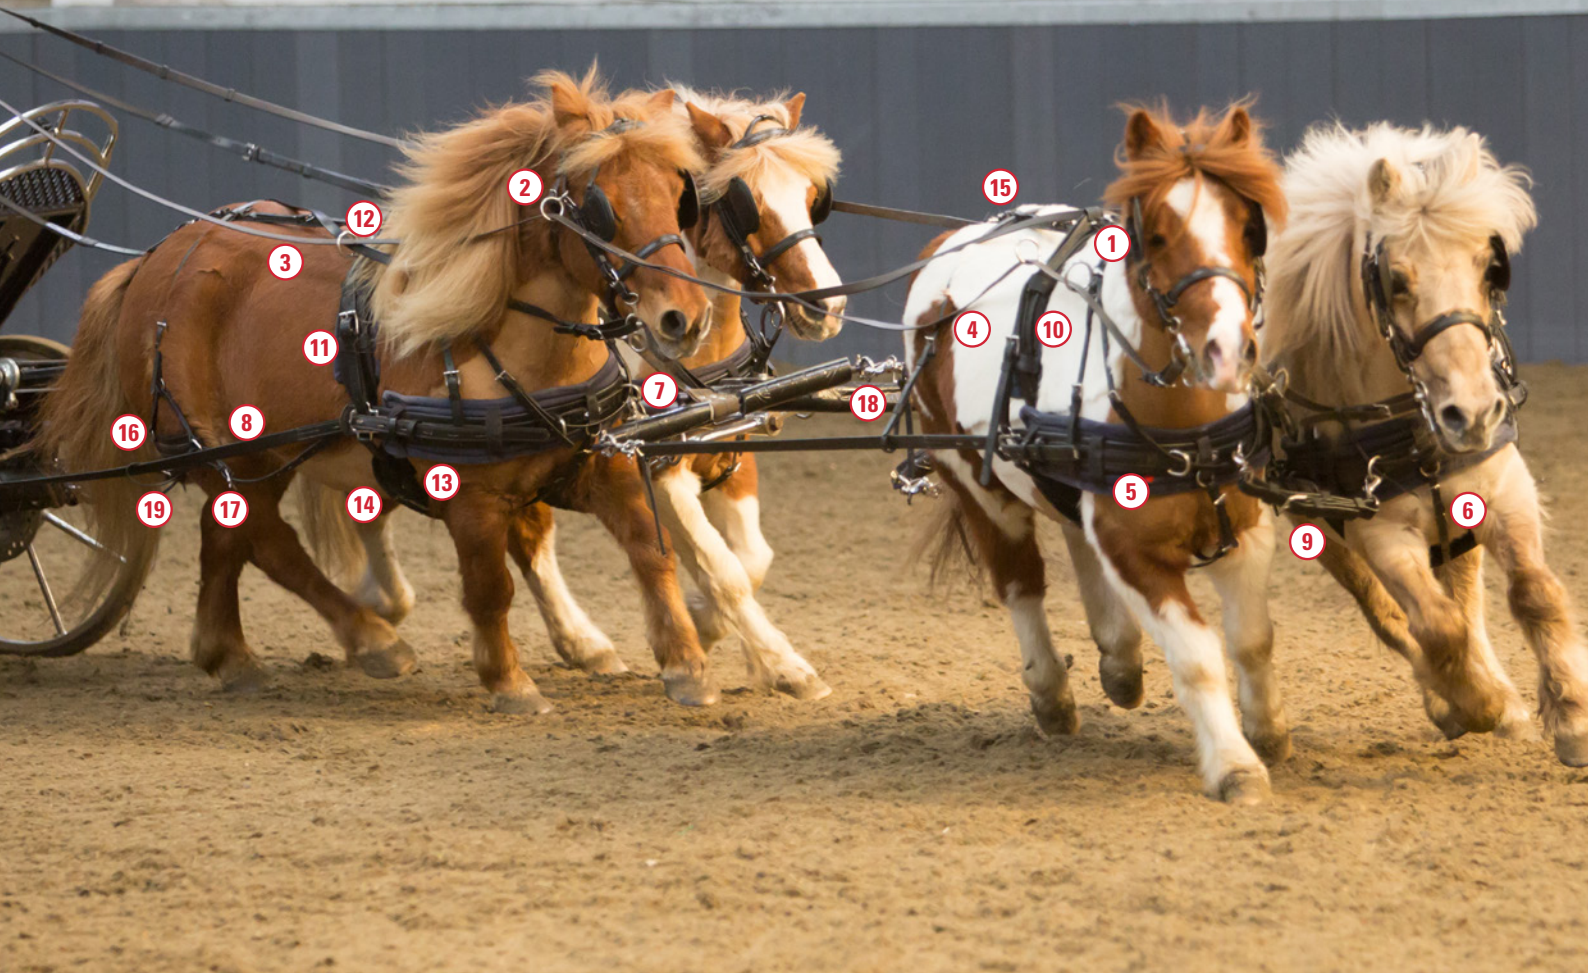

#### Components

	Qty	Mini	Shetland	Small Pony
1 Extended Head Bridle (Complete)	2	449304	448304	447304
2 SL S-Grip Pair Reins	1	449524	448524	448524
3 SL Pair Breastplate & Retainer Strap	2	449144	448144	447144
4 SL False Martingale	2	449482	448482	448482
5 SL Pole Straps	1	448750	448750	448750
6 SL 25mm (1") Traces	2	449603	448604	447604
7 Shetland/Mini Trace Carry Straps (Pair)	2	445033	445033	445033
8 SL Treeless Saddle (25mm (1") girth points)	2	449564	448564	447564
9 SL Girth (25mm (1") buckles)	2	449464	448464	448464
10 SL False Belly Band	2	449444	448444	448444
11 SL Crupper	2	449404	448404	448404
12 SL Breeching	2	449204	448204	444358
13 SL Pairs Breeching Straps	2	448230	448230	447230
- Harness Bag	2	101001	101001	101001

### Unique Options for this harness

- Deluxe bridles
- Flash nosebands
- Empathy collar (Shetland and Small Pony)
- Saddles: Flexi-Tree or Deluxe